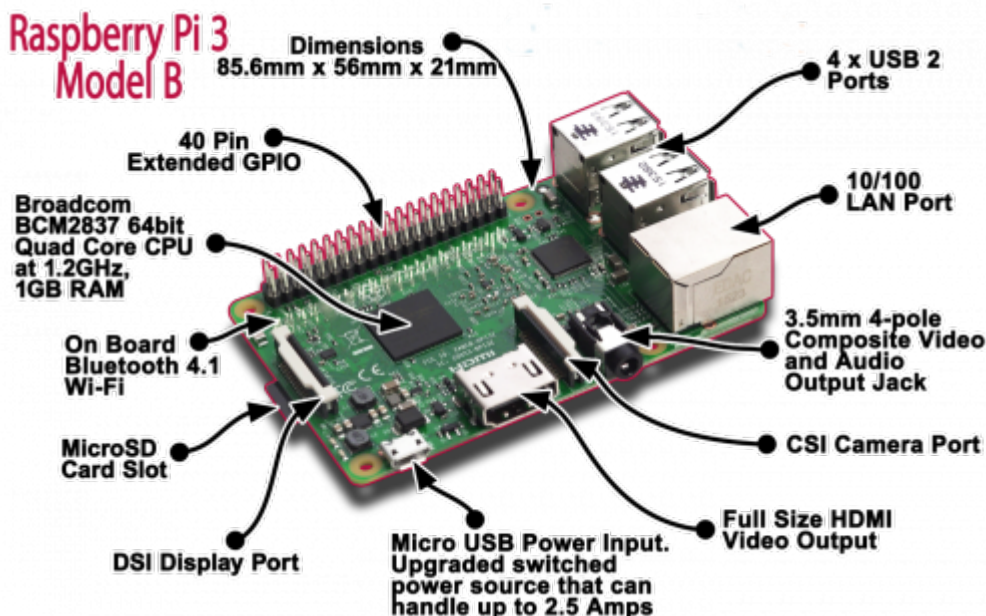

# Raspberry Pi

The Raspberry Pi is probably the worlds most popular single board computer. This tiny computer was developed to encourage learning of programming through fun, practical projects.

## Specifications

The latest Raspberry Pi 3 Model B:

- A 1.2GHz 64-bit quad-core ARMv8 CPU
- 802.11n Wireless LAN
- Bluetooth 4.1
- Bluetooth Low Energy (BLE)
- 1GB RAM
- 4 USB ports
- 40 GPIO pins
- Full HDMI port
- Ethernet port
- Combined 3.5mm audio jack and composite video
- Camera interface (CSI)
- Display interface (DSI)
- Micro SD card slot (now push-pull rather than push-push)
- VideoCore IV 3D graphics core