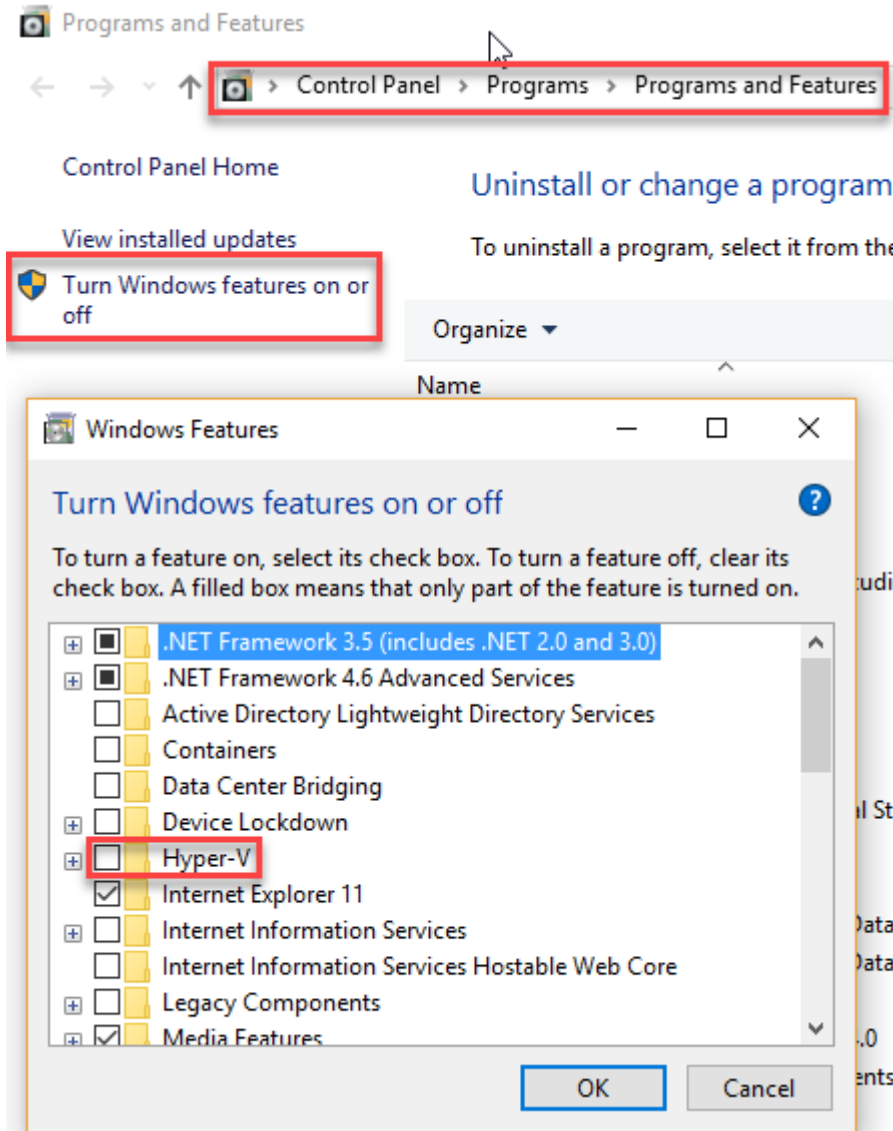

Hyper-V

Microsoft Hyper-V is a native hypervisor built into Windows since Windows Server 2008.

This feature can also be installed on Windows 8 and Windows 10 by doing the following:

From: <http://it-joe.com/> - **iT-Joe**